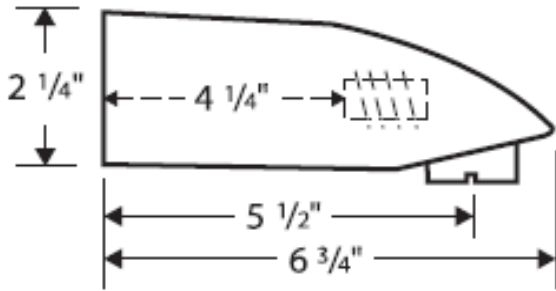

SPECIFICATION SHEET - fittings

BRAND:	hansgrohe	Product Photo:
ORIGIN:	Germany	
SERIES:	Solaris	
PRODUCT DESCRIPTION:	Bath Spout	
MODEL No.	13412 001	
FINISH/COLOUR:	Chrome-plated	
DIMENSIONS:		
OPTIONAL MATCHING PARTS:		

Technical Informations: Suitable for continous flow water heater

REMINDER: Pipe flushing must be done before faucets are installed. Failure to do so voids the warranty.
Do not use cleaners containing abrasive cleansers, ammonia, bleach, acids, waxes, alcohol, solvents or other products not recommended for chrome.
All information is for reference only, installation shall always be based on the actual product delivered.